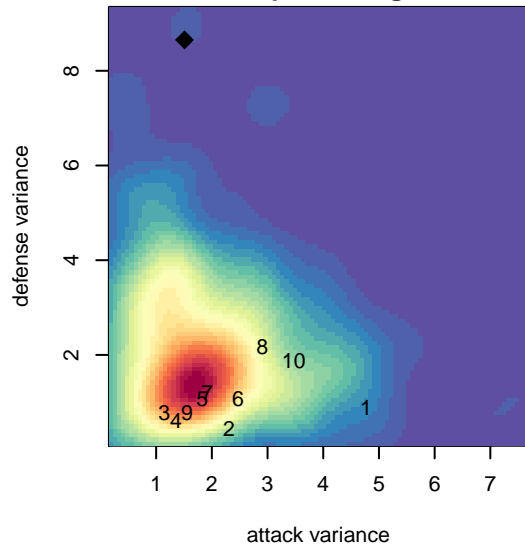

Blackhills FC Red G04

Blackhills FC
 Olympia, WA
 G04 total strength=41
 attack=0.13 defense=0.04
 fall league = RCL G04 Div 4
 spr league = Win RCL G04 Div 4

alt names used:
 Blackhills FC G 04 Red B
 Blackhills FC G04 Red B
 Blackhills FC G04 Red B
 Blackhills FC G04 Red B

Venues played:
 2015 KITG GU11 Green
 2015 River Jam Samba U11
 2015 RCL G04 Div 4
 2015 Win RCL G04 Div 4

Blackhills FC Red G04
 Dots are actual minus expected GF (blue circles) and GA (red triangles).
 Blue line is smoothed change in attack strength. Red is smoothed change in defense strength.

**attack and defense variance (black dot)
relative to other teams
and top 10 in region**

**attack and defense rating
relative to others at age
and all opponents in last 13 months**

Performance relative to 13 month average