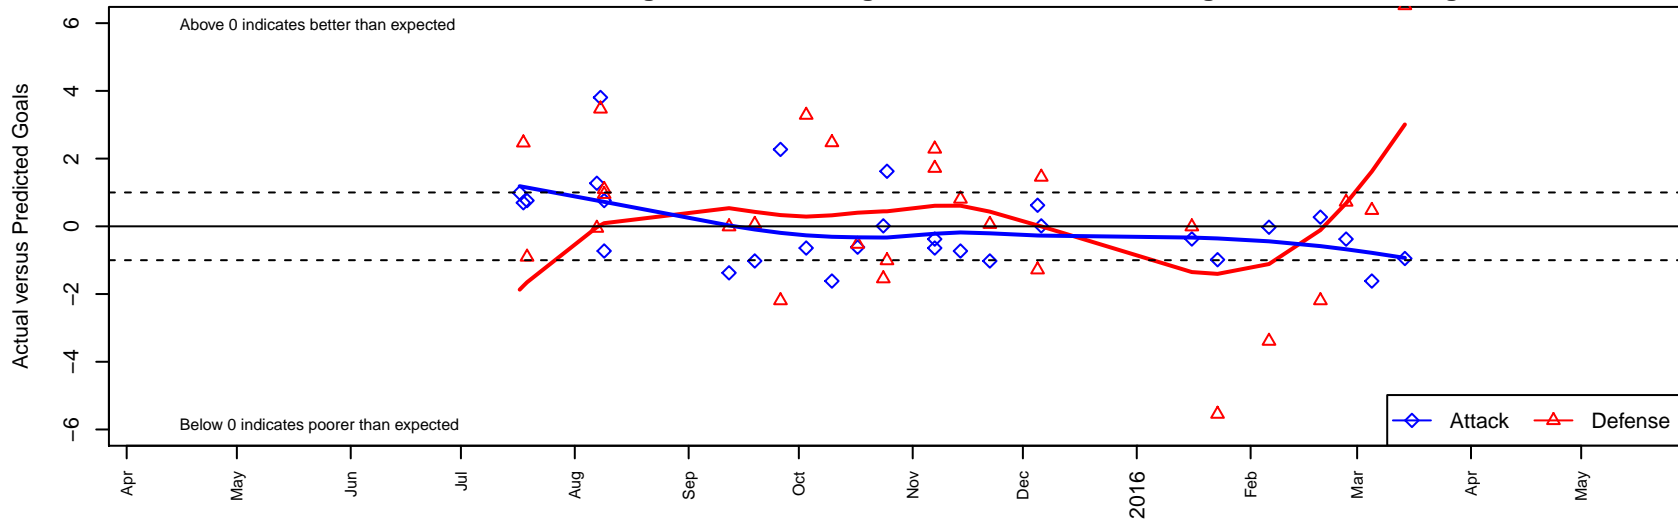

Blackhills FC Red G04

Blackhills FC
 Olympia, WA
 G04 total strength=41
 attack=0.13 defense=0.04
 fall league = RCL G04 Div 4
 spr league = Win RCL G04 Div 4

alt names used:
 Blackhills FC G 04 Red B
 Blackhills FC G04 Red B
 Blackhills FC G04 Red B
 Blackhills FC G04 Red B

Venues played:
 2015 KITG GU11 Green
 2015 River Jam Samba U11
 2015 RCL G04 Div 4
 2015 Win RCL G04 Div 4

Blackhills FC Red G04
 Dots are actual minus expected GF (blue circles) and GA (red triangles).
 Blue line is smoothed change in attack strength. Red is smoothed change in defense strength.

**attack and defense variance (black dot)
relative to other teams
and top 10 in region**

**attack and defense rating
relative to others at age
and all opponents in last 13 months**

Performance relative to 13 month average