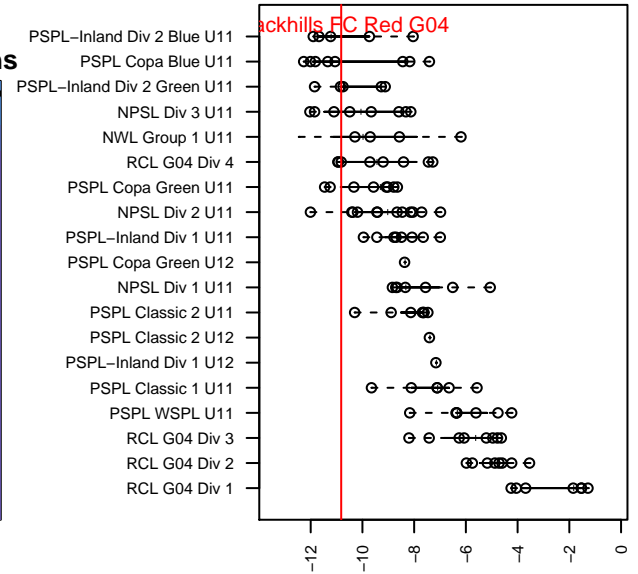

Blackhills FC Red G04

Blackhills FC
 Olympia, WA
 G04 total strength=41
 attack=0.13 defense=0.04
 fall league = RCL G04 Div 4
 spr league = Win RCL G04 Div 4

alt names used:
 Blackhills FC G 04 Red B
 Blackhills FC G04 Red B
 Blackhills FC G04 Red B
 Blackhills FC G04 Red B

Venues played:
 2015 KITG GU11 Green
 2015 River Jam Samba U11
 2015 RCL G04 Div 4
 2015 Win RCL G04 Div 4

Blackhills FC Red G04
 Dots are actual minus expected GF (blue circles) and GA (red triangles).
 Blue line is smoothed change in attack strength. Red is smoothed change in defense strength.

**attack and defense variance (black dot)
relative to other teams
and top 10 in region**

**attack and defense rating
relative to others at age
and all opponents in last 13 months**

Performance relative to 13 month average